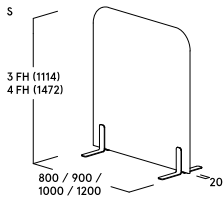

Dimensions