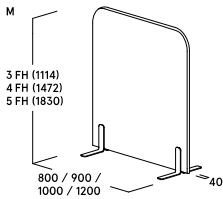

Dimensions